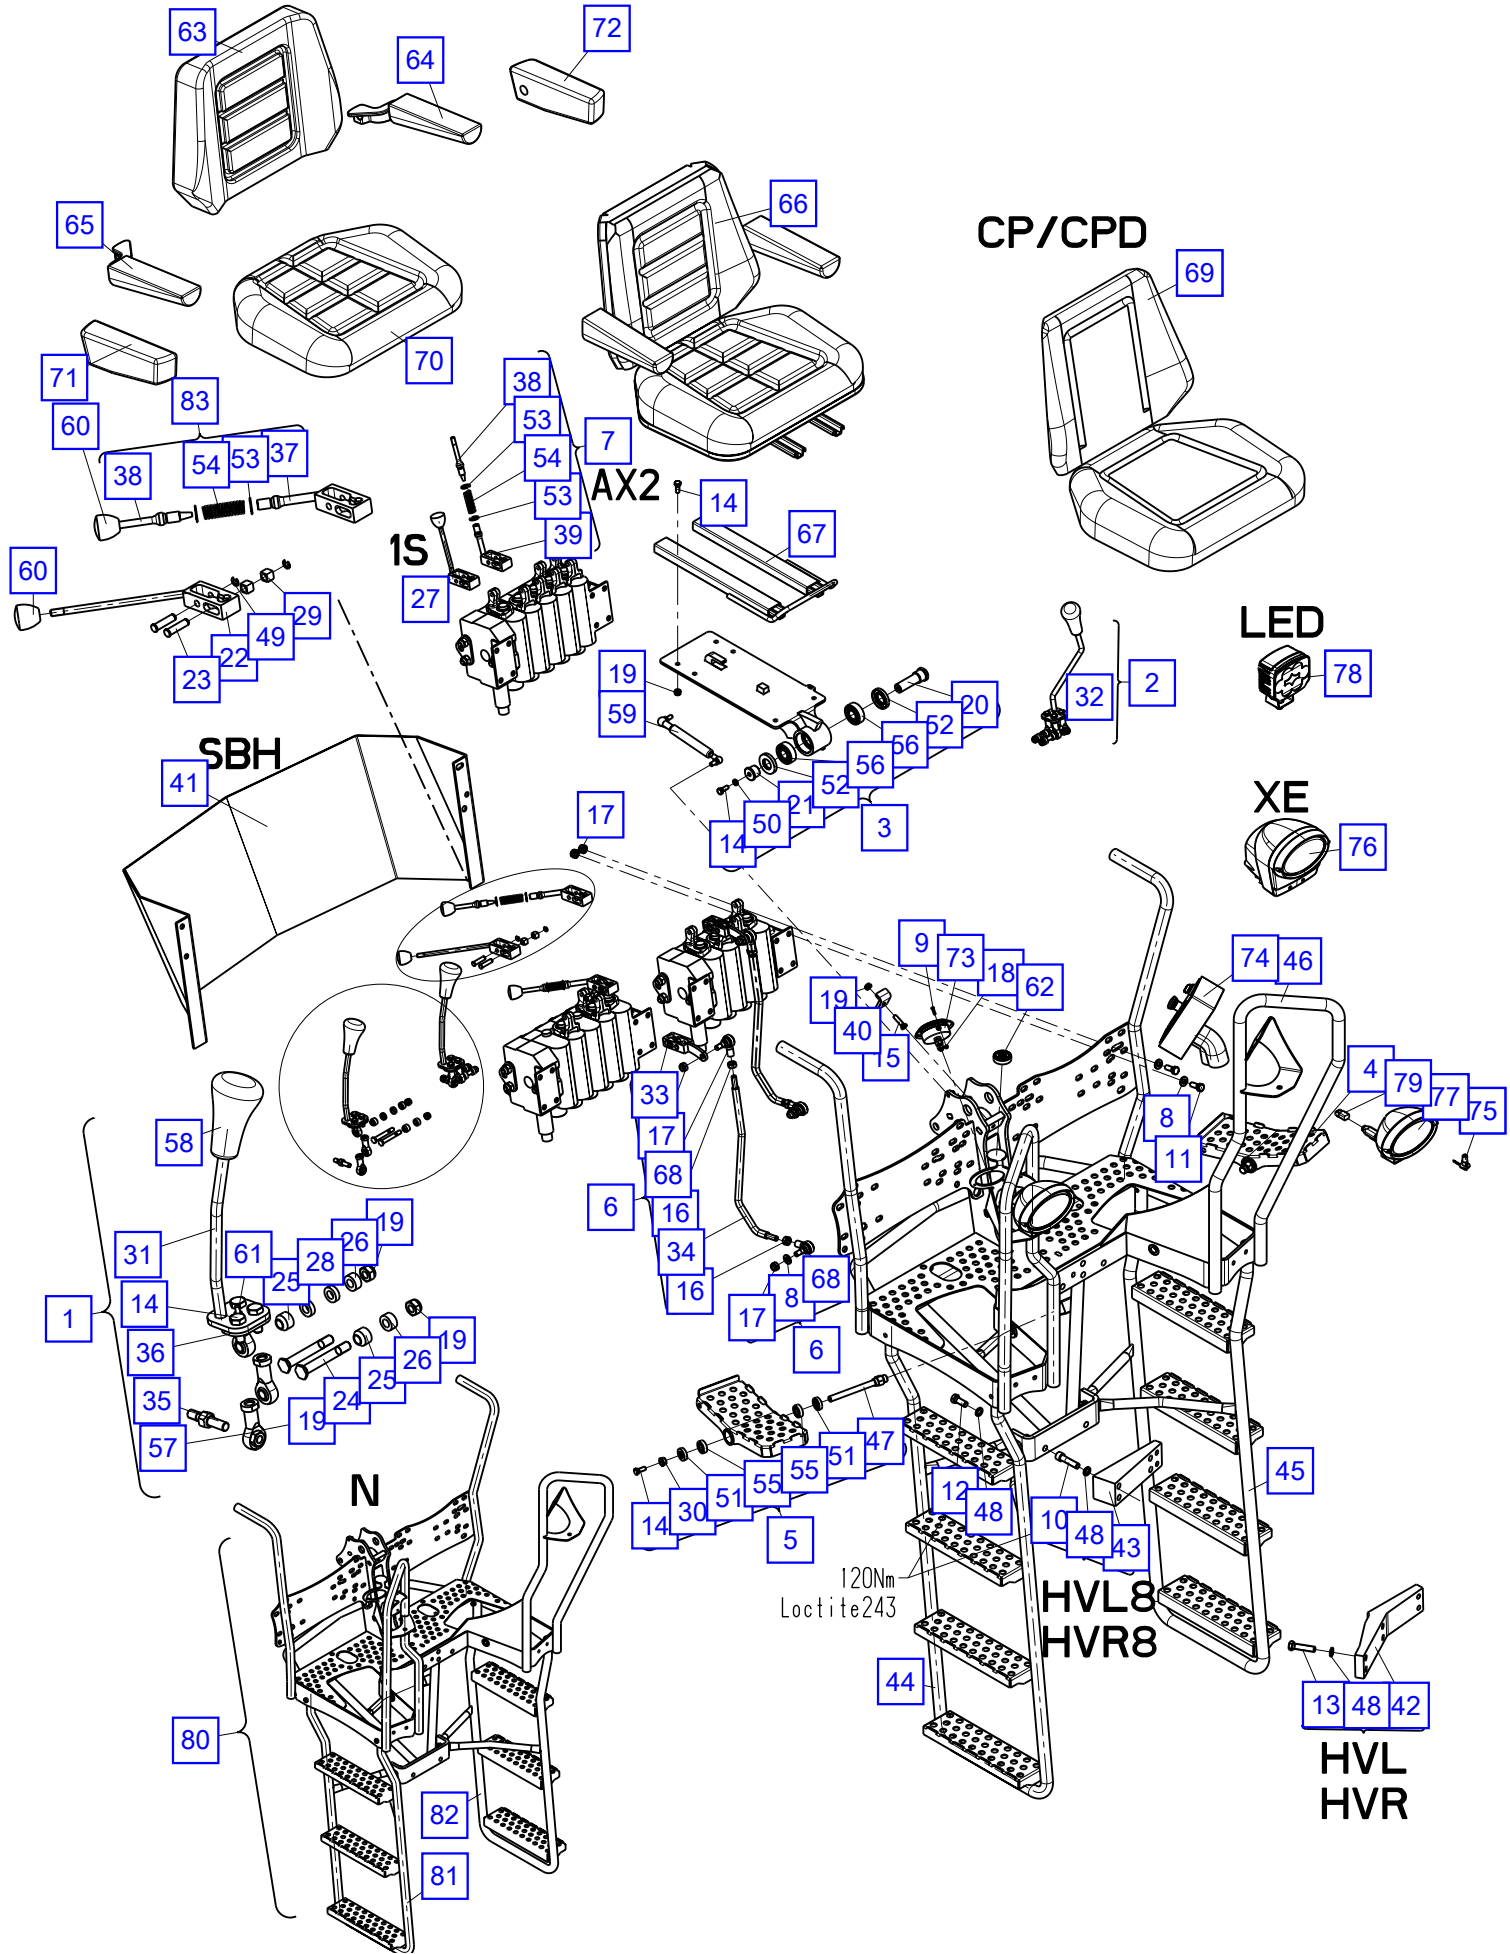

Top seat - standard

No.	Spare part	Qty.	Description	Dimension
1	YBK058	1	Cross levers	
2	YBK059	1	Cross levers	
3	YBK063	1	Bracket	
4	YBK064	1	Foot pedal	
5	YBK065	1	Foot pedal	
6	YBK068	2	Pedal support	
7	YBK102	1	Lever	
8	YE53010	8	Washer	d=10,5 DIN125A
9	YE51003	3	Cheese-head screw	M4x14 DIN84A
10	YE50010	6	Cheese-head screw	M12x50 DIN912 10.9
11	YE50019	8	Hexagon screw	M10x25 DIN933 8.8
12	YE50020	6	Hexagon screw	M12x30 DIN933
13	YE50029	6	Hexagon screw	M12x50 DIN933 10.9
14	YE50003	6	Hexagon screw	M8x20 DIN933
15	YE50023	1	Hexagon screw for L-Crane	M8x30 DIN933
16	YE52032	2	Nut	M10 DIN934 8
17	YE52003	8	Nut	M10 DIN985 8
18	YE52005	3	Nut	M4 DIN985 8
19	YE52002	7	Nut	M8 DIN985 8
20	YE10143	1	Pin	D=25 L=81
21	YE11036	1	Pin locking	
22	YE16001A	3	Hand lever	
23	YE16003	10	Pin	D=8 L=34
24	YE16014	2	Pin	D=8 L=61
25	YE16015	2	Spacer	
26	YE16036	2	Spacer	
27	YE16045A	1	Hand lever	
28	YE16054	2	Sleeve	
29	YE16055	10	Bracket	
30	YE16089	1	Spacer	
31	YE16103	1	Lever	
32	YE16103S	1	Lever	
33	YE16104	1	Pedal support	
34	YE16105	1	Control rod	
35	YE16112	1	Pin	D=8 L=47
36	YE16113	1	Plate	
37	YE16140	1	Hand lever	
38	YE16141	1	Hand lever	
39	YE16142	1	Hand lever	
40	YE17111	1	Plate for L-Crane	
41	YE18065	1	Protection plate	
42	YE23007	2	Cotter	28°
43	YE23008	2	Cotter	8°
44	YE23058	1	Ladder	
45	YE23058S	1	Ladder	
46	YE23060	1	Top seat	
47	YE23063	1	Pin	
48	YE53004	6	Washer	d=13 D=19,5 S=2,5
49	YE53005	10	Safety washer	d=5 DIN6799
50	YE53017	1	Washer	d=9 D=14 S=3
51	YE53024	2	Shaft seal	CR 16x28x7